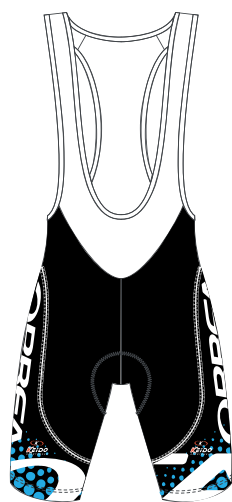

CHARACTERISTICS

Length: 10 cm

MERYL fabric

Quick-drying

Reinforced toe and heel.

SIZES

S (38-40) M (41-43) L (44-46)

Cod. YV9J
AUTHENTIC ARM WARMERS

CHARACTERISTICS

Breathable, elastic Lycra fabric.

Anatomic design.

Elastic adjustment.

SIZES

S M L

Black

Black

Cod. YV2H
AUTHENTIC BIB SHORT

CHARACTERISTICS

Breathable, elastic 210 g Lycra Power fabric. draws away moisture and stays dry.

Anatomical upper body in carbon fabric: anti-bacterial, thermo-regulating and anti-static.

Pro-Fit anatomical cut: part-by-part construction.

OP-3 anti-bacterial high-protection padding.

SIZES

S M L XL XXL XXXL

REPLICA TEAM

White

Cod. YV18

REPLICA SHORT SLEEVE JERSEY