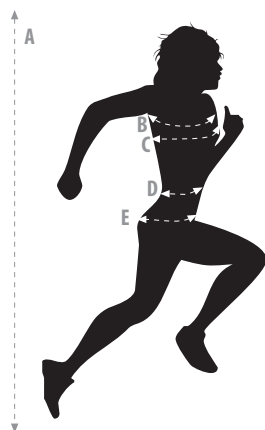

Reinforced toe and heel.

SIZES

S (38-40)

Black/white

Cod. YV28

REPLICA BIB SHORT

CHARACTERISTICS

Breathable, elastic LYCRA fabric.

Anatomical-Fit cut: part-by-part construction.

Anatomical upper body in Mesh fabric:

Elastic leg adjustment.

OP-4 anti-bacterial high-protection padding.

SIZES

S M L XL XXL XXXL

SOCKS SIZES

SIZES	S	M	L
HOMBRE	38-40	41-43	44-46
MUJER	35-37	38-40	41-43

WOMAN SIZES

SIZES	A	B	C	D	E
XS	158	40	42	62	90
S	160	42	44	66	94
M	162	44	46	70	98
L	164	46	48	74	102
XL	166	48	50	78	106

MAN SIZES

SIZES	A	B	C	D
S	172	46	80	96
M	174	48	84	100
L	176	50	88	104
XL	178	52	92	108
XXL	180	54	96	112
XXXL	182	56	100	116