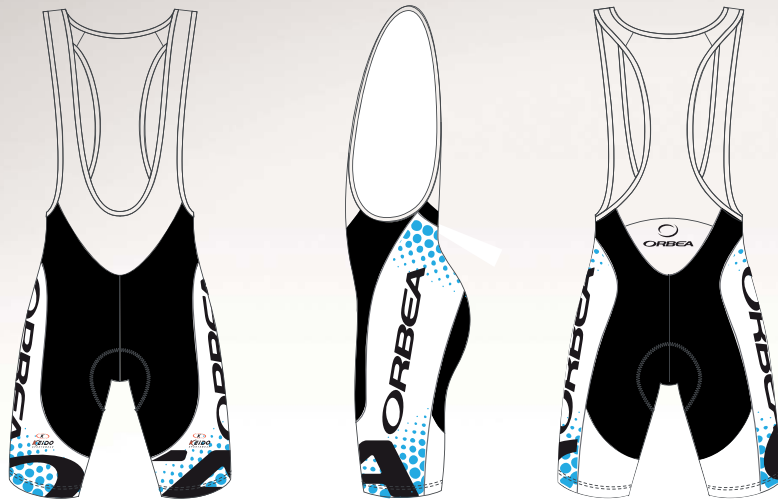

Cod. YV2H
AUTHENTIC BIB SHORT

CHARACTERISTICS

Breathable, elastic 210 g Lycra Power fabric. draws away moisture and stays dry.

Anatomical upper body in carbon fabric: anti-bacterial, thermo-regulating and anti-static.

CHARACTERISTICS

Breathable, elastic DIAMOND HYDRO fabric.

HYDROFIT treatment.

Invisible ¾ zip.

Rear pocket with three pouches.

Reflective side strip.

Anatomical-Fit cut.

SIZES

S M L XL XXL XXXL

White

Cod. YV9K

REPLICA SOCKS

CHARACTERISTICS

Length: 10 cm

MERYL fabric

Quick-drying

Reinforced toe and heel.

SIZES

S (38-40)

Black/white

Cod. YV28

REPLICA BIB SHORT

CHARACTERISTICS

Breathable, elastic LYCRA fabric.